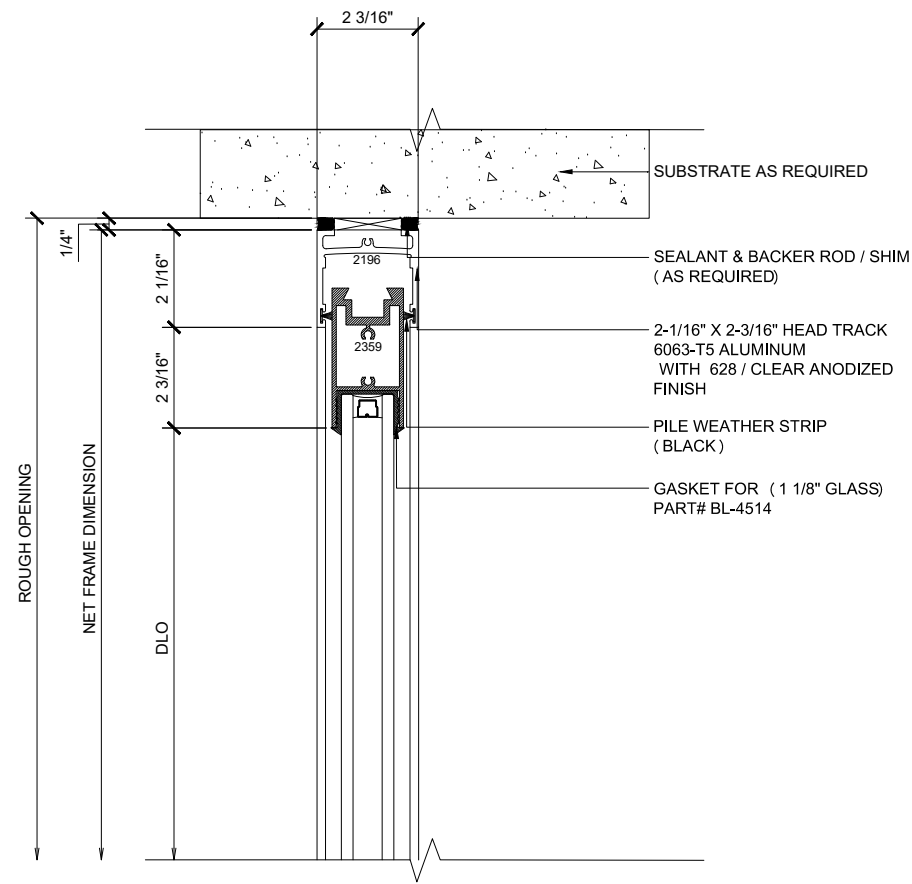

MAX SLIDER

SLIDING GLASS DOOR - MEDIUM STILE
FIXED PANEL (O)

X - SLIDER
O - FIX GLASS

MAX SLIDER

SLIDING GLASS DOOR - MEDIUM STILE
 FIXED PANEL (O)

X - SLIDER
 O - FIX GLASS

① HEAD (@FIXED)

MAX SLIDING DOORS (O) SCALE: 6"=1'-0"

Ⓐ OPTIONAL INFILLS

MAX SLIDING DOORS (O) SCALE: 6"=1'-0"

② SILL (@FIXED)

MAX SLIDING DOORS (O) SCALE: 6"=1'-0"

① JAMB

MAX SLIDING DOORS (O) SCALE: 6"=1'-0"

② JAMB

MAX SLIDING DOORS (O) SCALE: 6"=1'-0"