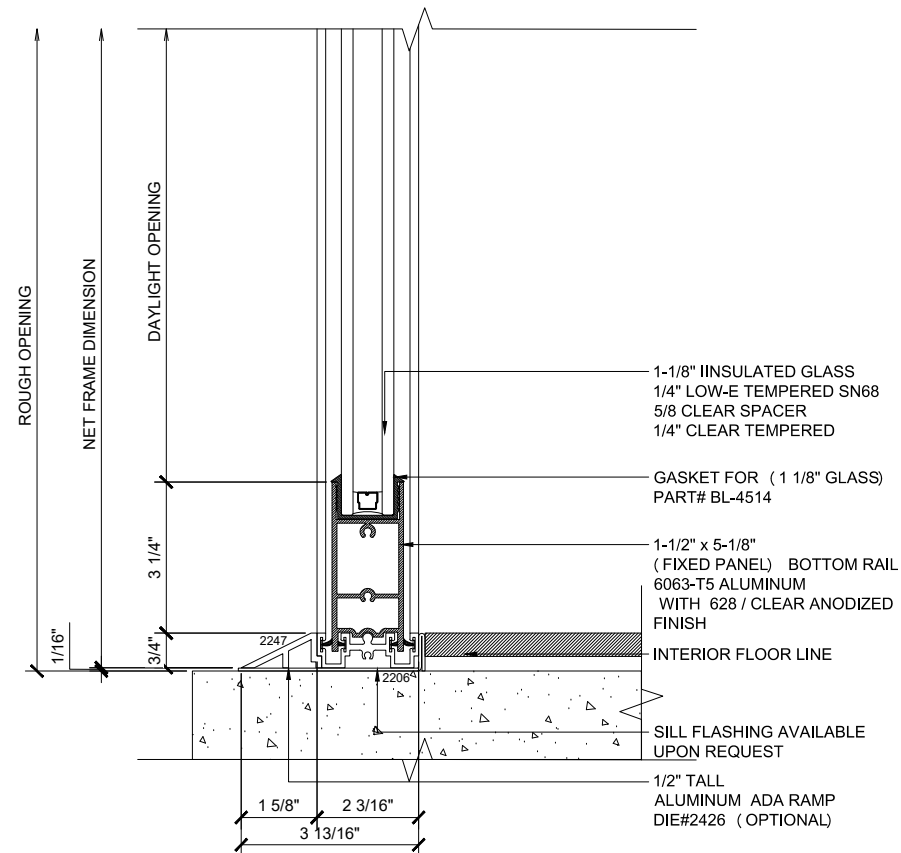

MAX SLIDER

SLIDING GLASS DOOR - MEDIUM STILE
FIXED PANEL (O)

X - SLIDER
O - FIX GLASS

MAX SLIDER

SLIDING GLASS DOOR - MEDIUM STILE
 FIXED PANEL (O)

X - SLIDER
 O - FIX GLASS

① HEAD (@FIXED)

MAX SLIDING DOORS (O) SCALE: 6"=1'-0"

Ⓐ OPTIONAL INFILLS

MAX SLIDING DOORS (O) SCALE: 6"=1'-0"

② SILL (@FIXED)

MAX SLIDING DOORS (O) SCALE: 6"=1'-0"

① JAMB

MAX SLIDING DOORS (O) SCALE: 6"=1'-0"

② JAMB

MAX SLIDING DOORS (O) SCALE: 6"=1'-0"