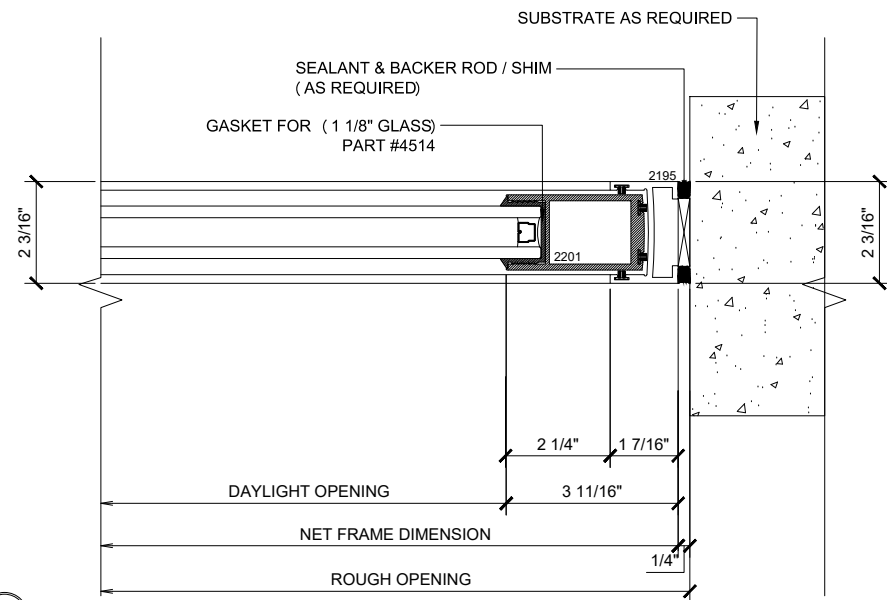

MAX SLIDER

SLIDING GLASS DOOR - MEDIUM STILE
FIXED PANEL (O)

X - SLIDER
O - FIX GLASS

MAX SLIDER

SLIDING GLASS DOOR - MEDIUM STILE
 FIXED PANEL (O)

X - SLIDER
 O - FIX GLASS

① HEAD (@FIXED)

MAX SLIDING DOORS (O) SCALE: 6"=1'-0"

Ⓐ OPTIONAL INFILLS

MAX SLIDING DOORS (O) SCALE: 6"=1'-0"

② SILL (@FIXED)

MAX SLIDING DOORS (O) SCALE: 6"=1'-0"

① JAMB

MAX SLIDING DOORS (O) SCALE: 6"=1'-0"

② JAMB

MAX SLIDING DOORS (O) SCALE: 6"=1'-0"