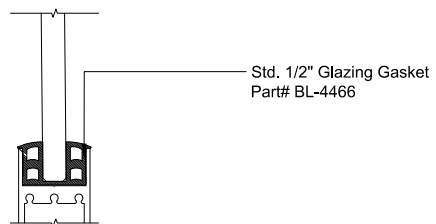

MAX SLIDER

SLIDING GLASS DOOR - MEDIUM STILE
FIXED PANEL (O)

X - SLIDER
O - FIX GLASS

MAX SLIDER

SLIDING GLASS DOOR - MEDIUM STILE
 FIXED PANEL (O)

X - SLIDER
 O - FIX GLASS

① HEAD (@FIXED)

MAX SLIDING DOORS (O) SCALE: 6"=1'-0"

Ⓐ OPTIONAL INFILLS

MAX SLIDING DOORS (O) SCALE: 6"=1'-0"

② SILL (@FIXED)

MAX SLIDING DOORS (O) SCALE: 6"=1'-0"

① JAMB

MAX SLIDING DOORS (O) SCALE: 6"=1'-0"

② JAMB

MAX SLIDING DOORS (O) SCALE: 6"=1'-0"