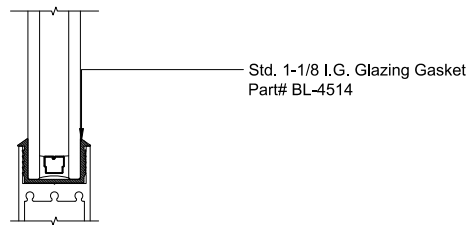

MAX SLIDER

SLIDING GLASS DOOR - MEDIUM STILE
FIXED PANEL (O)

X - SLIDER
O - FIX GLASS

MAX SLIDER

SLIDING GLASS DOOR - MEDIUM STILE
 FIXED PANEL (O)

X - SLIDER
 O - FIX GLASS

① HEAD (@FIXED)

MAX SLIDING DOORS (O) SCALE: 6"=1'-0"

Ⓐ OPTIONAL INFILLS

MAX SLIDING DOORS (O) SCALE: 6"=1'-0"

② SILL (@FIXED)

MAX SLIDING DOORS (O) SCALE: 6"=1'-0"

① JAMB

MAX SLIDING DOORS (O) SCALE: 6"=1'-0"

② JAMB

MAX SLIDING DOORS (O) SCALE: 6"=1'-0"