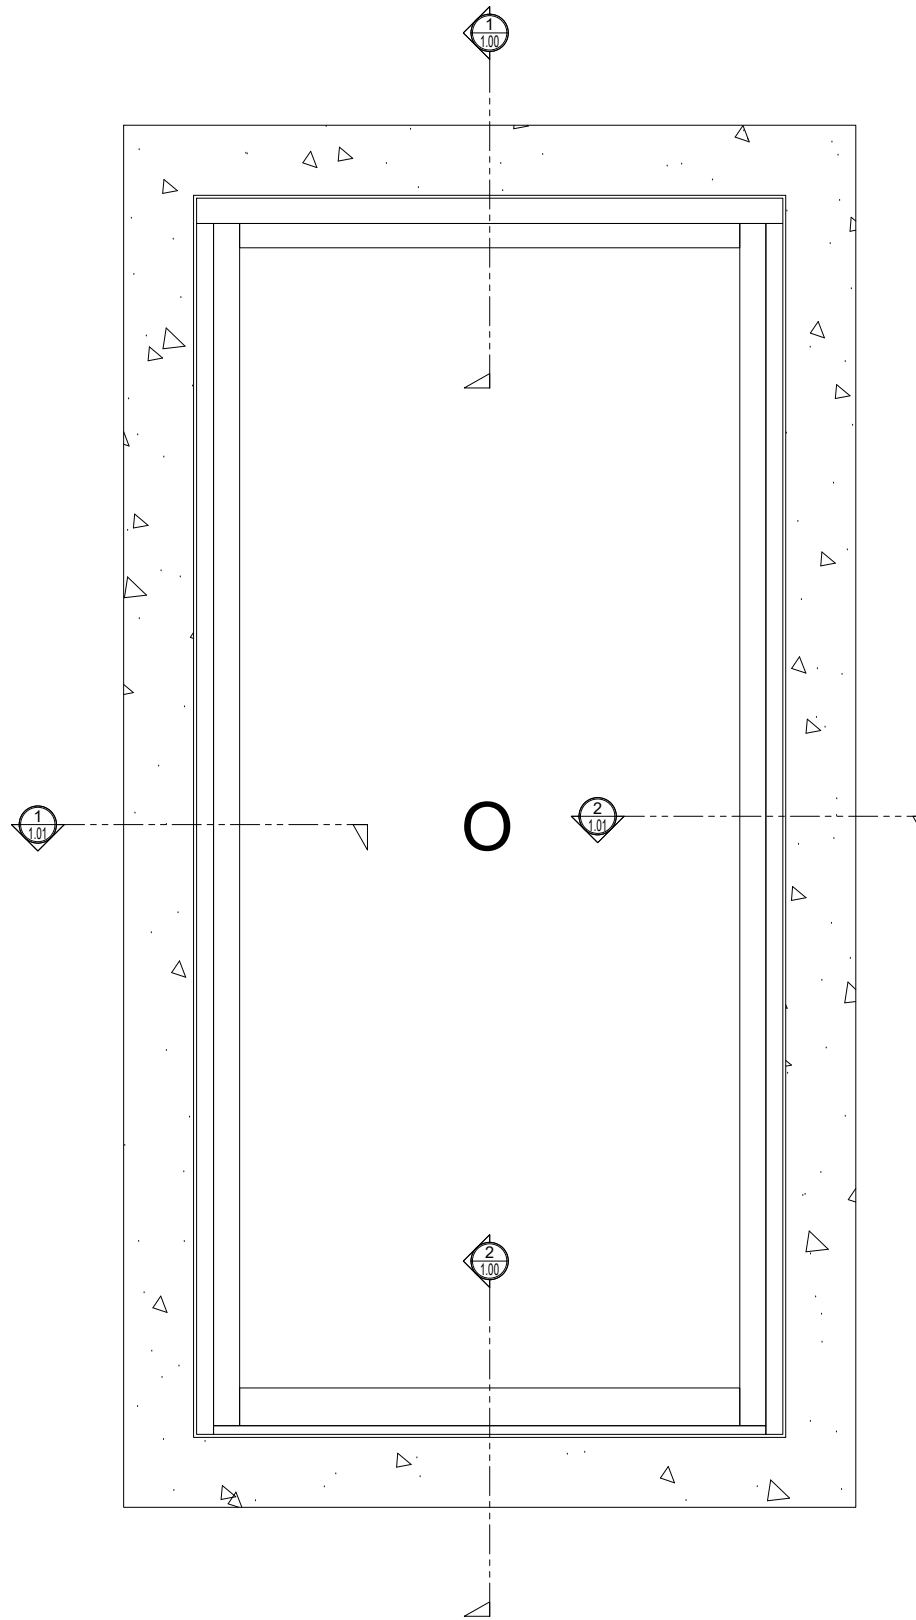

MAX SLIDER

SLIDING GLASS DOOR - MEDIUM STILE
FIXED PANEL (O)

X - SLIDER
O - FIX GLASS

MAX SLIDER

SLIDING GLASS DOOR - MEDIUM STILE
 FIXED PANEL (O)

X - SLIDER
 O - FIX GLASS

① HEAD (@FIXED)

MAX SLIDING DOORS (O) SCALE: 6"=1'-0"

Ⓐ OPTIONAL INFILLS

MAX SLIDING DOORS (O) SCALE: 6"=1'-0"

② SILL (@FIXED)

MAX SLIDING DOORS (O) SCALE: 6"=1'-0"

① JAMB

MAX SLIDING DOORS (O) SCALE: 6"=1'-0"

② JAMB

MAX SLIDING DOORS (O) SCALE: 6"=1'-0"