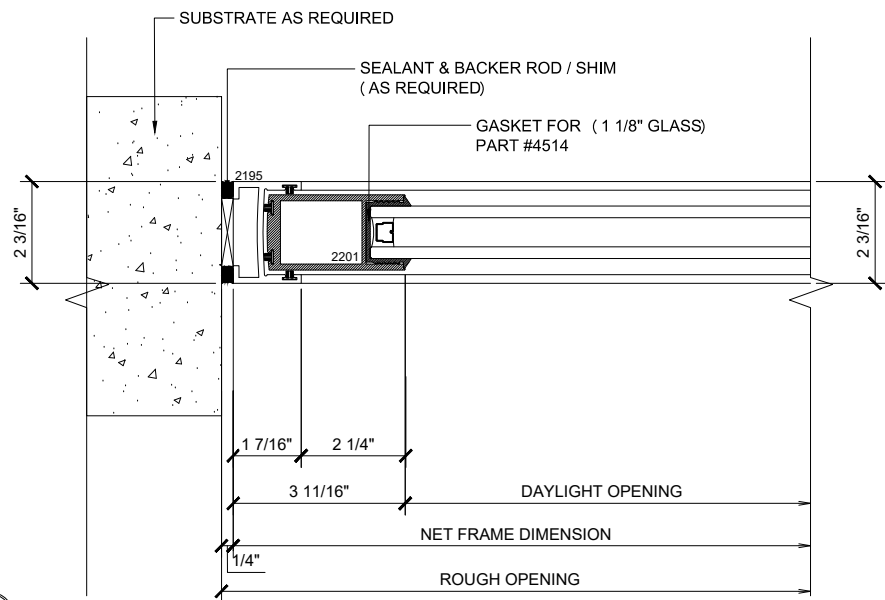

MAX SLIDER

SLIDING GLASS DOOR - MEDIUM STILE
FIXED PANEL (O)

X - SLIDER
O - FIX GLASS

MAX SLIDER

SLIDING GLASS DOOR - MEDIUM STILE
 FIXED PANEL (O)

X - SLIDER
 O - FIX GLASS

① HEAD (@FIXED)

MAX SLIDING DOORS (O) SCALE: 6"=1'-0"

Ⓐ OPTIONAL INFILLS

MAX SLIDING DOORS (O) SCALE: 6"=1'-0"

② SILL (@FIXED)

MAX SLIDING DOORS (O) SCALE: 6"=1'-0"

① JAMB

MAX SLIDING DOORS (O) SCALE: 6"=1'-0"

② JAMB

MAX SLIDING DOORS (O) SCALE: 6"=1'-0"