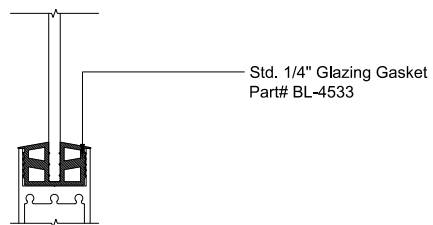

MAX SLIDER

SLIDING GLASS DOOR - MEDIUM STILE
FIXED PANEL (O)

X - SLIDER
O - FIX GLASS

MAX SLIDER

SLIDING GLASS DOOR - MEDIUM STILE
 FIXED PANEL (O)

X - SLIDER
 O - FIX GLASS

① HEAD (@FIXED)

MAX SLIDING DOORS (O) SCALE: 6"=1'-0"

Ⓐ OPTIONAL INFILLS

MAX SLIDING DOORS (O) SCALE: 6"=1'-0"

② SILL (@FIXED)

MAX SLIDING DOORS (O) SCALE: 6"=1'-0"

① JAMB

MAX SLIDING DOORS (O) SCALE: 6"=1'-0"

② JAMB

MAX SLIDING DOORS (O) SCALE: 6"=1'-0"